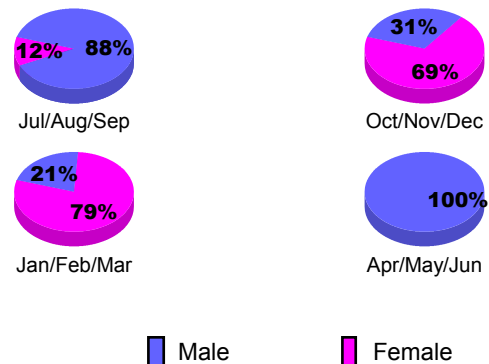

Membership Results 2012-2013

Goal, New, Dropped, Gain/Loss

YTD Status Quo Clubs 2012-2013

Status Quo Clubs Compared to Status Quo Members

Gender Comparison 2012-2013

Club Gain/Loss 2012-2013

Membership Gain/Loss 2012-2013