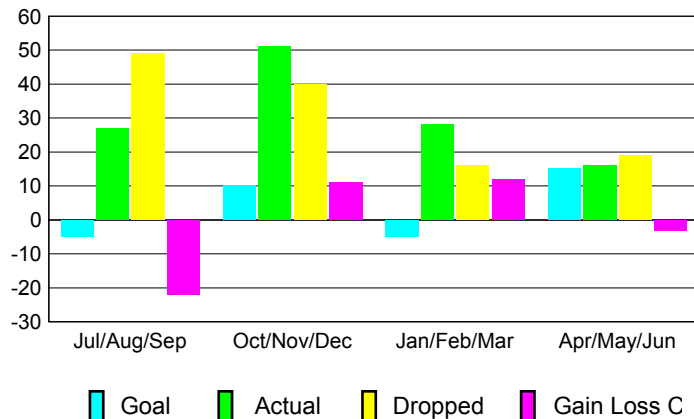

GMT: **JØRN ANDERSEN**

Location: **NORWAY**

GMT CA: **4**

CLUBS

Month	New Club Goal	Actual New Clubs	Actual Dropped Clubs	Gain/Loss of Clubs
2012-2013				
Jul/Aug/Sep	0	0	0	0
Oct/Nov/Dec	1	0	0	0
Jan/Feb/Mar	0	0	0	0
Apr/May/Jun	1	0	0	0
Totals	2	0	0	0

Club Results 2012-2013

Goal, New, Dropped, Gain/Loss

MEMBERSHIP

Month	Net Memb Goal	Actual New Memb	Actual Dropped Memb	Gain/Loss of Memb
2012-2013				
Jul/Aug/Sep	-5	27	49	-22
Oct/Nov/Dec	10	51	40	11
Jan/Feb/Mar	-5	28	16	12
Apr/May/Jun	15	16	19	-3
Totals	15	122	124	-2

Membership Results 2012-2013

Goal, New, Dropped, Gain/Loss

YTD Status Quo Clubs 2012-2013

Status Quo Clubs Compared to Status Quo Members

Gender Comparison 2012-2013

Club Gain/Loss 2012-2013

Membership Gain/Loss 2012-2013